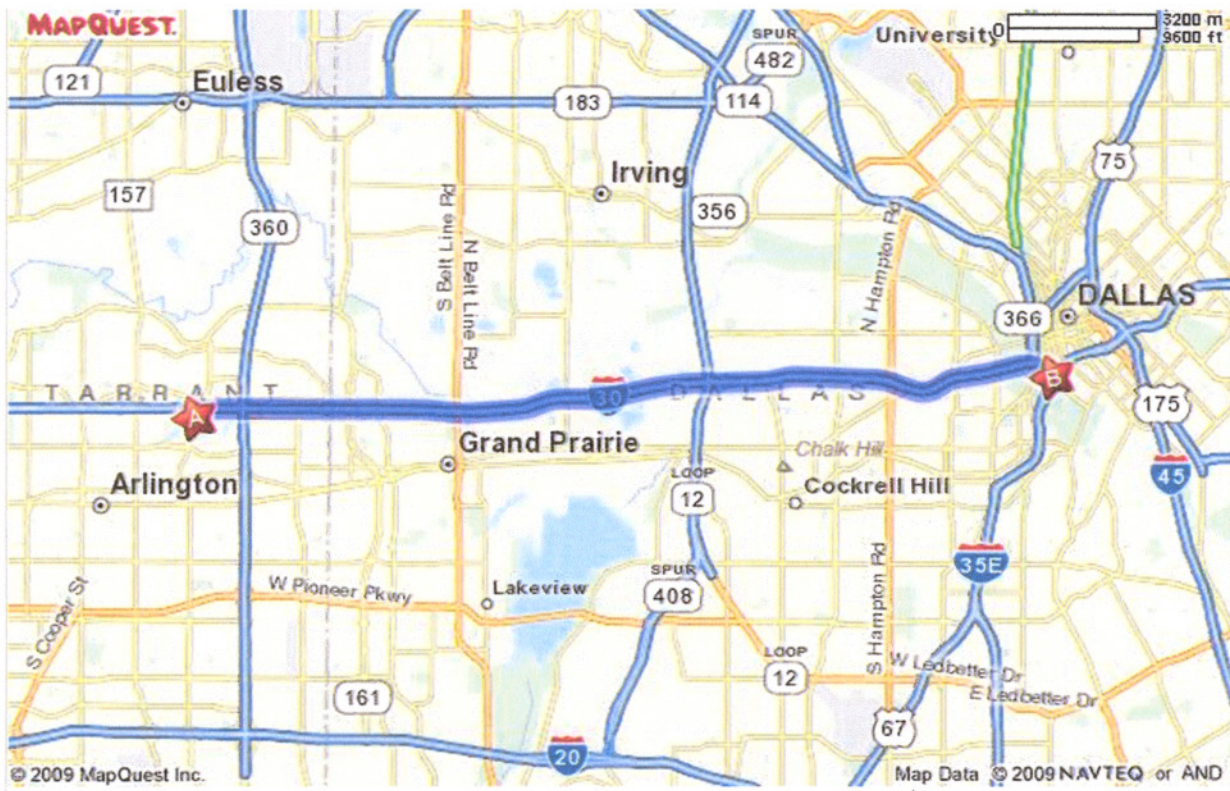

A Sheraton Arlington Hotel, 1500 Convention Center Drive, Arlington, TX 76011 -
(817) 261-8200

1. Start out going **NORTH** on **CONVENTION CENTER DR** toward **E COPELAND RD.**

0.1 mi

2. Merge onto **I-30 E** toward **DALLAS.**

15.6 mi

3. Take the **INDUSTRIAL BLVD** exit, **EXIT 44B**, toward **I-35E S.**

0.2 mi

4. Merge onto **S INDUSTRIAL BLVD/TX-342 S** toward **I-45 S/I-35E S/I-30 E.**

0.6 mi

5. Make a **U-TURN** onto **S INDUSTRIAL BLVD/TX-342 N.**

0.2 mi

6. **810 S INDUSTRIAL BLVD** is on the **RIGHT.**

0.0 mi

B 810 S Industrial Blvd, Dallas, TX 75207-4509

Total Travel Estimate : 16.70 miles - about 20 minutes

All rights reserved. Use subject to License/Copyright | [Map Legend](#)